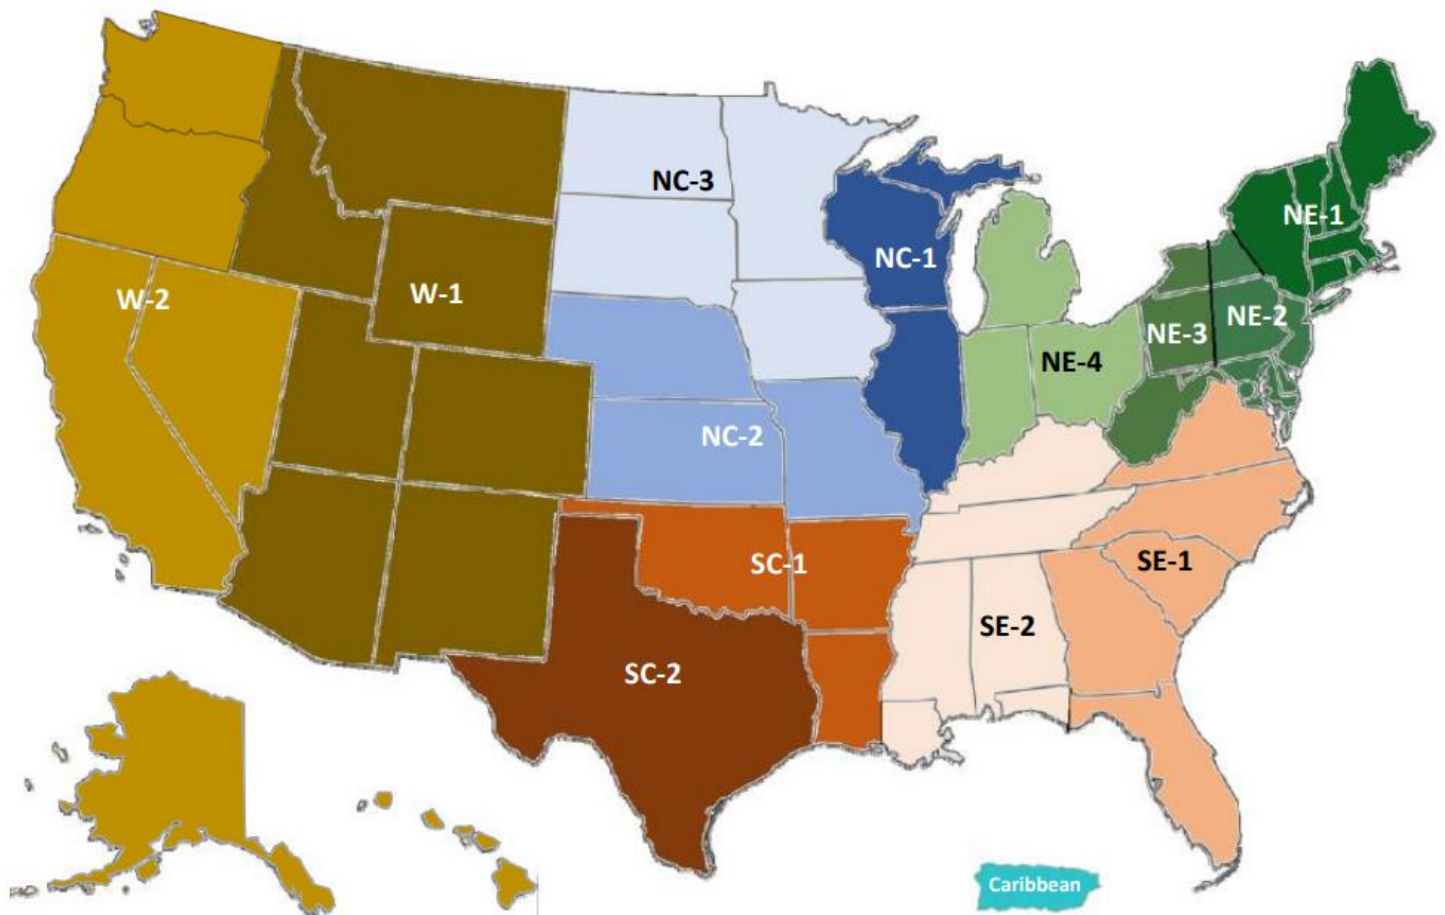

βββ

Chapter Advisor Contact List

Updated 05/01/2023

Regional & District Map

Abraham Baldwin Agricultural College

Tau Delta Kappa

District: SE-1

Advisor: Ben Gahagen